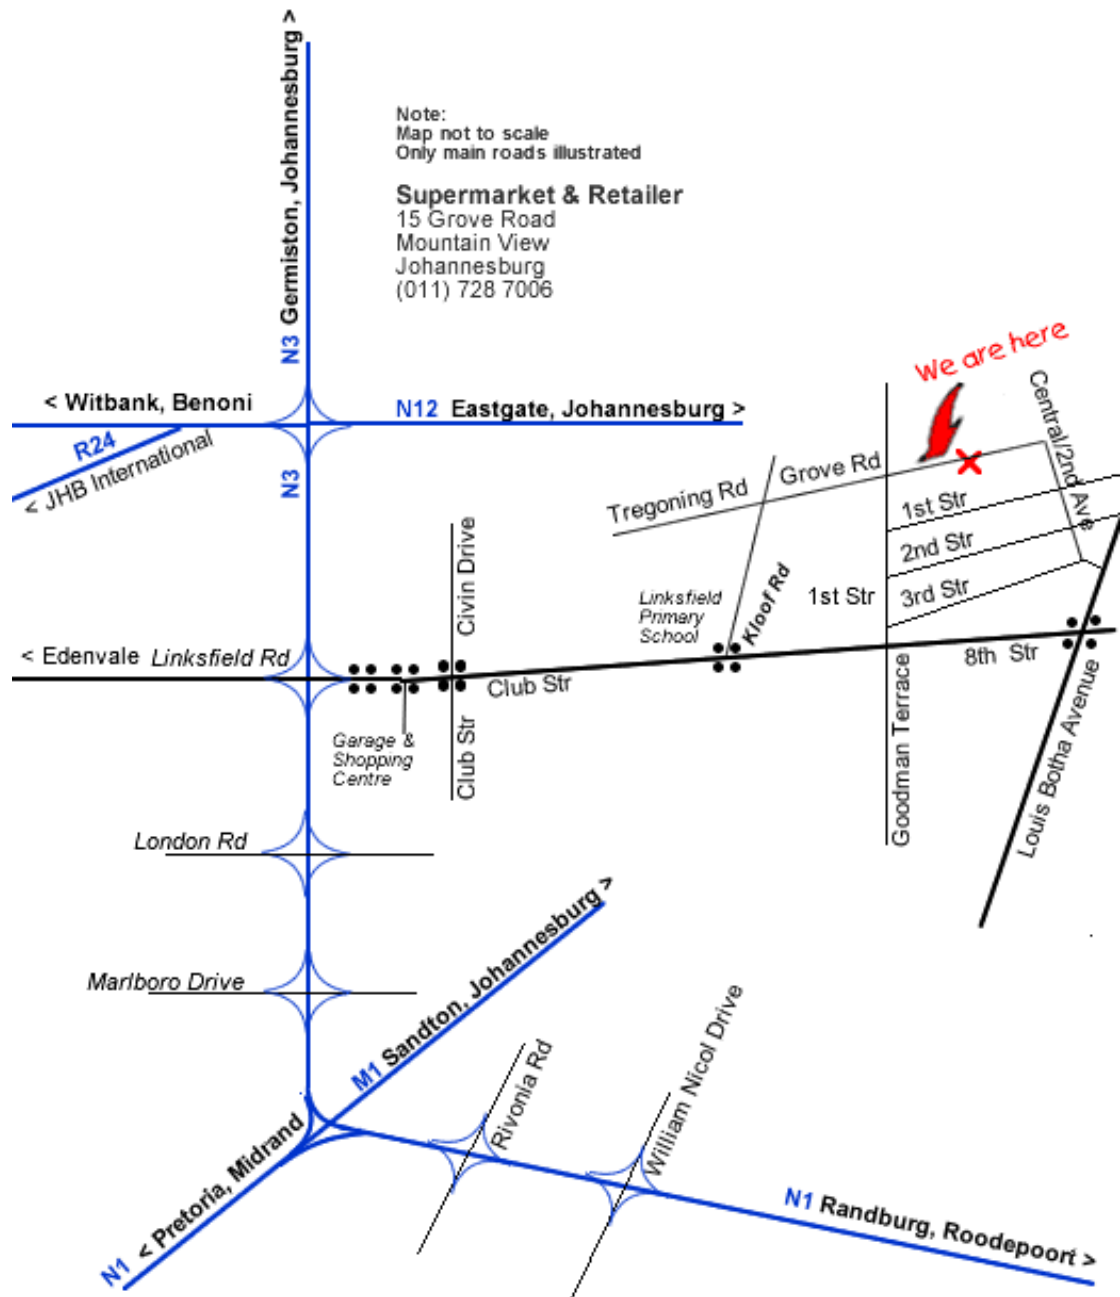

## **Directions**

At the second set of traffic lights, Linksfield Rd becomes Club Terrace.

Continue straight along Club Terrace, through two sets of traffic lights.

At the next set of traffic lights - Linksfield Primary School will be on your left - turn left into Kloof Rd.

Turn right at the second Rd into Grove Rd.

Cross over Goodman Terrace.

You will find us on the right hand side of the road. (No 15 Grove Rd )

### **From Louis Botha Avenue**

Turn either left or right into 2nd Avenue.

Continue up the hill until you are forced to turn left into Grove Rd.

You will find us on the left hand-side of the road.

(No 15 Grove Rd )